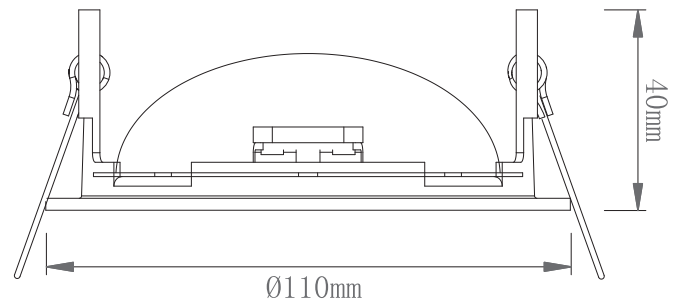

69882

OrbitalPLUS

FEATURES

- 5 years (2 years + 3 years) extended warranty
- Constructed from die cast aluminium alloy & steel
- Chrome plate finish
- Complete with LED Eaglerise driver
- Anti-glare indirect light source creating a stylish clean look
- Fire rated to 30, 60 & 90 minutes
- IP65. Suitable for bathroom zone 2
- Suitable for bathroom zone 1 if used in conjunction with a 30MA RCD
- Can be covered with insulation

SPEC DATA

Product Wattage:	9W
Product Lumen:	460
Lumen/W:	51
Kelvin:	3000K
Energy Rating:	A+
Dimmable:	Yes
Beam Angle:	120°
CRI:	80
Lifetime (Hours):	30000
LED Type:	SMD
Driver Brand:	Eagerise
SDCM:	<6
Driver Type:	Constant current 200mA
Product Voltage:	220-240V
Cut out:	Ø97mm
Operating Temp:	-20 to 40 Degree
Product Weight (KG):	0.24
Minimum Cavity Depth:	55mm
Class:	2