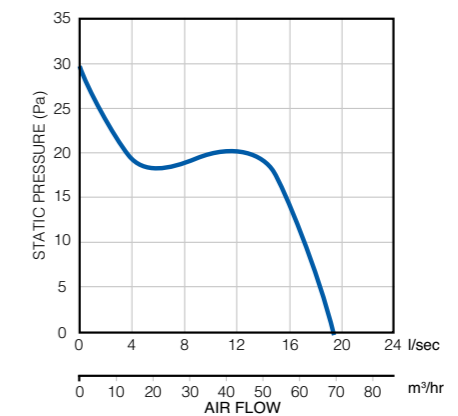

Performance

Controls and Accessories

A range of accessories including flexible and rigid ducting kits, controls, switches and grilles are available.

See accessories for more details.