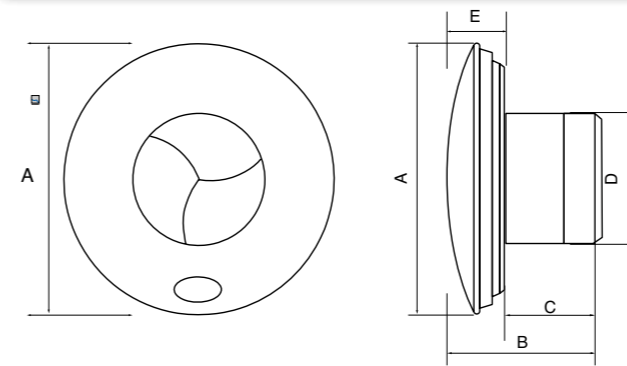

## Technical Data

Specification	iCON 15
Air flow m <sup>3</sup> /hr / l/sec	68 / 19
Fan type	Axial
Mounting	Wall / Ceiling
Sound pressure dB(A)@3m	30.3
Power watts	8.8
Specific Fan Power (SFP)	0.49
Building Regulations ADF	Yes
Duct diameter (mm)	100
Voltage	230/1/50Hz
Rating	IPX4
Max ambient temperature	40°C
Weight (kg)	0.74
Dimensions (H x W x D) mm	197 x 197 x 40
Part No.	72683501

## Dimensions (mm)

Model	A	B	C	D	E
iCON 15	197	108.5	67.5	100	40