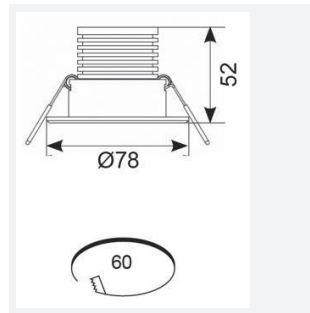

## PRODUCT FEATURES

- LED Non-Maintained adjustable die-cast aluminium downlight
- 3 hour emergency output
- Power and green charge LED are discreetly incorporated within the head

GENERAL INFORMATION	
Wattage	5W
Lumens Delivered	266lm (Emergency)
Beam Angle	20
CRI	70
CCT	6500K
Input	220/240V
Operating Temp	0°C - 40°C
SDCM	6
Cut-Out Size	60mm

TECHNICAL INFORMATION	
Light Source	LED
Colour / Finish	White
IP Rating	IP20
Class Protection	1
Internal / External	Internal
Surface / Recessed / Suspended	Recessed
Lumen Depreciation	L70 50,000h
Warranty (Years)	5
CE Mark	Yes
Diameter	78 mm
Height	52 mm
Accessories	ASBP/9/LI