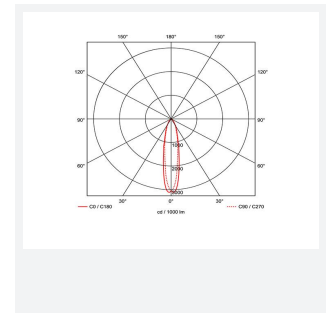

# Beacon Adjustable

Beacon Emergency Adjustable Downlight Non-Code: ABLED/3NM

Category	Emergency
Application	Ancillary, Commercial, Education, Healthcare, Hospitality, Industrial, Retail
Specification	Performance

## PRODUCT FEATURES

- LED Non-Maintained adjustable die-cast aluminium downlight
- 3 hour emergency output
- Power and green charge LED are discreetly incorporated within the head

GENERAL INFORMATION	
Wattage	5W
Lumens Delivered	266lm (Emergency)
Beam Angle	20
CRI	70
CCT	6500K
Input	220/240V
Operating Temp	0°C - 40°C
SDCM	6
Cut-Out Size	60mm

TECHNICAL INFORMATION	
Light Source	LED
Colour / Finish	White
IP Rating	IP20
Class Protection	1
Internal / External	Internal
Surface / Recessed / Suspended	Recessed
Lumen Depreciation	L70 50,000h
Warranty (Years)	5
CE Mark	Yes
Diameter	78 mm
Height	52 mm
Accessories	ASBP/9/LI