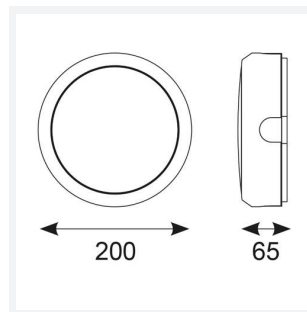

@ansell_lighting

ansellighting

Ansell Lighting

ansell_lighting

Delta

Delta CCT 1 White

Code: ADLED1/WV/CCT

Category	Bulkheads
Application	Ancillary, Commercial, Education, Healthcare, Industrial, Outdoor
Specification	Performance

PRODUCT FEATURES

- All polycarbonate multi-purpose LED round bulkhead suitable for ancillary areas and industrial applications
- Internal CCT selector switch allows the installer to choose the CCT between 3000K and 4000K
- Unique Visiluxe diffuser allows 90% light transmission from LED source for increased performance
- Push fit feed-in, feed-out terminals for speed and ease of installation
- Supplied c/w optional trim attachment which provides a more commercially aesthetic appearance
- Instant light output and unlimited switching

GENERAL INFORMATION

Wattage	7W
Lumens Delivered	860lm (4000K)
Lm/W	125lm/W (4000K)
Beam Angle	115
CRI	80
CCT	3000/4000K
Input	220/240V
Operating Temp	-10°C - 40°C
SDCM	6

TECHNICAL INFORMATION

Light Source	LED
Colour / Finish	Black / Visiluxe
IP Rating	IP65
Class Protection	2
Internal / External	Internal / External
Surface / Recessed / Suspended	Ceiling, Wall
Lumen Depreciation	L70 60,000h
Warranty (Years)	5
CE Mark	Yes
Diameter	200 mm