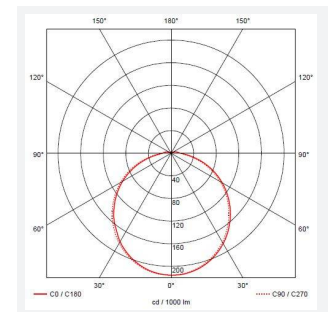

@ansell_lighting

ansellighting

Ansell Lighting

ansell_lighting

Delta

Delta CCT 1 White

Code: ADLED1/WV/CCT

Category	Bulkheads
Application	Ancillary, Commercial, Education, Healthcare, Industrial, Outdoor
Specification	Performance

PRODUCT FEATURES

- All polycarbonate multi-purpose LED round bulkhead suitable for ancillary areas and industrial applications
- Internal CCT selector switch allows the installer to choose the CCT between 3000K and 4000K
- Unique Visiluxe diffuser allows 90% light transmission from LED source for increased performance
- Push fit feed-in, feed-out terminals for speed and ease of installation
- Supplied c/w optional trim attachment which provides a more commercially aesthetic appearance
- Instant light output and unlimited switching

GENERAL INFORMATION

Wattage	7W
Lumens Delivered	860lm (4000K)
Lm/W	125lm/W (4000K)
Beam Angle	115
CRI	80
CCT	3000/4000K
Input	220/240V
Operating Temp	-10°C - 40°C
SDCM	6

TECHNICAL INFORMATION

Light Source	LED
Colour / Finish	Black / Visiluxe
IP Rating	IP65
Class Protection	2
Internal / External	Internal / External
Surface / Recessed / Suspended	Ceiling, Wall
Lumen Depreciation	L70 60,000h
Warranty (Years)	5
CE Mark	Yes
Diameter	200 mm