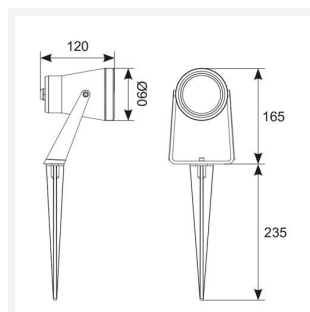

Garletta GU10

Garletta GU10 LED 5W
Code: AGAR/GU10

Category	Feature Lighting
Application	Hospitality, Outdoor, Residential, Retail
Specification	Architectural

PRODUCT FEATURES

- Spike light suitable for residential or hospitality applications
- Polycarbonate construction suitable for coastal areas
- Suitable for GU10 LED lamps only as detailed
- Dual purpose garden spotlight supplied with wall mounting bracket and spike
- Pre-wired with 2 metres of rubber insulated cable
- Option to add OCTO Connected by WIZ smart GU10 lamp

GENERAL INFORMATION

Wattage	5W
Input	220/240V
Operating Temp	-20°C - 45°C
SDCM	6

TECHNICAL INFORMATION

Light Source	GU10
Colour / Finish	Black
IP Rating	IP65
Class Protection	2
Internal / External	External
Surface / Recessed / Suspended	Wall, Floor
Warranty (Years)	3
CE Mark	Yes
Height	165 mm