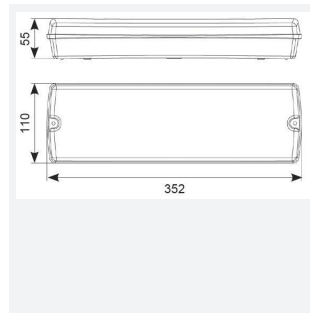

## PRODUCT FEATURES

- Ultra-slim profile LED polycarbonate bulkhead
- Self-test as standard
- LiFePO4 Lithium battery provides improved energy consumption, product reliability and lifetime
- Viewing distance 18 metres
- Supplied with self-adhesive legend
- 20mm side, end and rear cable entries
- Quick release LED array/gear tray assembly provides the installer the means to faster installation/maintenance

GENERAL INFORMATION	
Wattage	3W
Lumens Delivered	167lm (Emergency)
Beam Angle	130
CRI	80
CCT	6500K
Input	220/240V
Operating Temp	5°C - 40°C
SDCM	6

TECHNICAL INFORMATION	
Light Source	LED
Colour / Finish	White
IP Rating	IP65
Class Protection	2
Internal / External	Internal / External
Surface / Recessed / Suspended	Ceiling, Recessed, Wall
Lumen Depreciation	L70 36,000h
Warranty (Years)	5
CE Mark	Yes
Accessories	AGLED/KIT, ASBP/30/LI