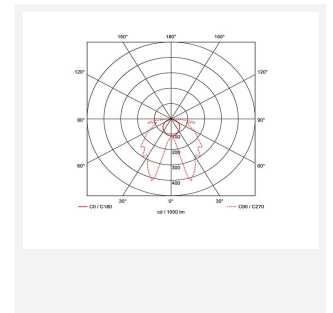

## PRODUCT FEATURES

- Ultra-slim profile LED polycarbonate bulkhead
- Self-test as standard
- LiFePO4 Lithium battery provides improved energy consumption, product reliability and lifetime
- Viewing distance 18 metres
- Supplied with self-adhesive legend
- 20mm side, end and rear cable entries
- Quick release LED array/gear tray assembly provides the installer the means to faster installation/maintenance

GENERAL INFORMATION	
Wattage	3W
Lumens Delivered	167lm (Emergency)
Beam Angle	130
CRI	80
CCT	6500K
Input	220/240V
Operating Temp	5°C - 40°C
SDCM	6

TECHNICAL INFORMATION	
Light Source	LED
Colour / Finish	White
IP Rating	IP65
Class Protection	2
Internal / External	Internal / External
Surface / Recessed / Suspended	Ceiling, Recessed, Wall
Lumen Depreciation	L70 36,000h
Warranty (Years)	5
CE Mark	Yes
Accessories	AGLED/KIT, ASBP/30/LI