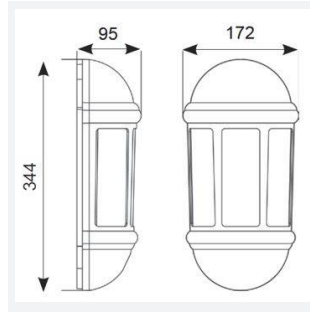

# Latina E27 Half Lantern

Latina E27 Half Lantern Photocell Black

Code: ALHL/PC/BL

Category	Wall Lights
Application	Hospitality, Outdoor, Residential, Retail
Specification	Architectural

## TECHNICAL INFORMATION

Light Source	E27
Colour / Finish	Black
IP Rating	IP65
Class Protection	2
Internal / External	External
Surface / Recessed / Suspended	Wall
Warranty (Years)	3
CE Mark	Yes
Height	344 mm