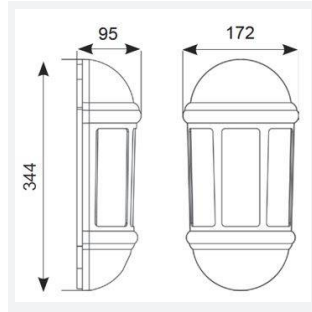

Latina E27 Half Lantern

Latina E27 Half Lantern Photocell White

Code: ALHL/PC/WH

Category	Wall Lights
Application	Hospitality, Outdoor, Residential, Retail
Specification	Architectural

PRODUCT FEATURES

- Contemporary IP65 half lantern and resistant to corrosion suitable for commercial and residential applications (supplied less lamp)
- PIR option for convenience and security. Incorporates manual override option
- Option to add OCTO Connected by WiZ A60 filament lamp
- Textured polycarbonate finish and tinted lens
- Colour matching PIR lens cover ensures discreet appearance

GENERAL INFORMATION

Input	220/240V
Operating Temp	5°C - 25°C

TECHNICAL INFORMATION

Light Source	E27
Colour / Finish	White
IP Rating	IP65
Class Protection	2
Internal / External	External
Surface / Recessed / Suspended	Wall
Warranty (Years)	3
CE Mark	Yes
Height	344 mm