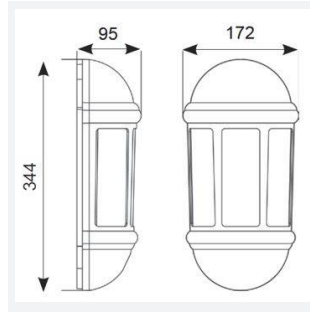

Latina E27 Half Lantern

Latina E27 Half Lantern PIR Black

Code: ALHL/PIR/BL

Category	Wall Lights
Application	Hospitality, Outdoor, Residential, Retail
Specification	Architectural

PRODUCT FEATURES

- Contemporary IP65 half lantern and resistant to corrosion suitable for commercial and residential applications (supplied less lamp)
- PIR option for convenience and security. Incorporates manual override option
- Option to add OCTO Connected by WiZ A60 filament lamp
- Textured polycarbonate finish and tinted lens
- Colour matching PIR lens cover ensures discreet appearance

GENERAL INFORMATION

Input	220/240V
Operating Temp	5°C - 25°C

TECHNICAL INFORMATION

Light Source	E27
Colour / Finish	Black
IP Rating	IP65
Class Protection	2
Internal / External	External
Surface / Recessed / Suspended	Wall
Warranty (Years)	3
CE Mark	Yes
Height	344 mm