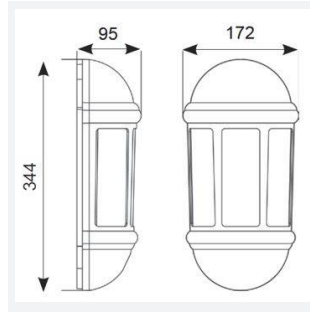

Latina E27 Half Lantern

Latina E27 Half Lantern White

Code: ALHL/WH

Category	Wall Lights
Application	Hospitality, Outdoor, Residential, Retail
Specification	Architectural

PRODUCT FEATURES

- Contemporary IP65 half lantern and resistant to corrosion suitable for commercial and residential applications (supplied less lamp)
- PIR option for convenience and security. Incorporates manual override option
- Option to add OCTO Connected by WiZ A60 filament lamp
- Textured polycarbonate finish and tinted lens
- Colour matching PIR lens cover ensures discreet appearance

GENERAL INFORMATION

Input	220/240V
Operating Temp	5°C - 25°C

TECHNICAL INFORMATION

Light Source	E27
Colour / Finish	White
IP Rating	IP65
Class Protection	2
Internal / External	External
Surface / Recessed / Suspended	Wall
Warranty (Years)	3
CE Mark	Yes
Height	344 mm