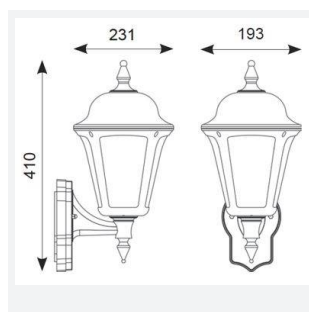

@ansell_lighting

ansellighting

Ansell Lighting

ansell_lighting

Latina E27 Wall Lantern

Latina Wall Lantern Black

Code: ALWL/BL

Category	Wall Lights
Application	Hospitality, Outdoor, Residential, Retail
Specification	Architectural

PRODUCT FEATURES

- Contemporary IP65 polycarbonate lantern range and resistant to corrosion suitable for commercial and residential applications (supplied less lamp)
- Textured polycarbonate finish and tinted lens
- Colour matching PIR lens ensures discreet appearance
- Unique design provides installer with option of top arm or bottom arm mounting, without the need of additional wiring (PIR version bottom arm mounting only)
- PIR option for convenience and security. Incorporates manual override option
- Option to add OCTO Connected by WiZ A60 filament lamp

GENERAL INFORMATION

Wattage	42W
Input	220/240V
Operating Temp	0°C - 25°C

TECHNICAL INFORMATION

Light Source	E27
Colour / Finish	Black
IP Rating	IP65
Class Protection	2
Internal / External	External
Surface / Recessed / Suspended	Wall
Warranty (Years)	3
CE Mark	Yes
Height	410 mm
Accessories	ALWL/CBB