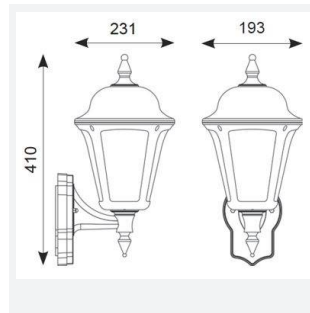

Latina E27 Wall Lantern

Latina E27 Wall Lantern PIR Black
Code: ALWL/PIR/BL

Category	Wall Lights
Application	Hospitality, Outdoor, Residential, Retail
Specification	Architectural

PRODUCT FEATURES

- Contemporary IP65 polycarbonate lantern range and resistant to corrosion suitable for commercial and residential applications (supplied less lamp)
- Textured polycarbonate finish and tinted lens
- Colour matching PIR lens ensures discreet appearance
- Unique design provides installer with option of top arm or bottom arm mounting, without the need of additional wiring (PIR version bottom arm mounting only)
- PIR option for convenience and security. Incorporates manual override option
- Option to add OCTO Connected by WiZ A60 filament lamp

GENERAL INFORMATION

Input	220/240V
Operating Temp	0°C - 25°C

TECHNICAL INFORMATION

Light Source	E27
Colour / Finish	Black
IP Rating	IP65
Class Protection	2
Internal / External	External
Surface / Recessed / Suspended	Wall
Warranty (Years)	3
CE Mark	Yes
Height	410 mm
Accessories	ALWL/CBB