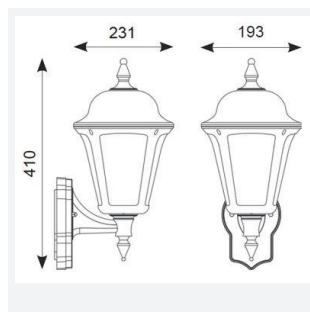

# Latina E27 Wall Lantern

Latina E27 Wall Lantern PIR White

Code: ALWL/PIR/WH

Category	Wall Lights
Application	Hospitality, Outdoor, Residential, Retail
Specification	Architectural

## PRODUCT FEATURES

- Contemporary IP65 polycarbonate lantern range and resistant to corrosion suitable for commercial and residential applications (supplied less lamp)
- Textured polycarbonate finish and tinted lens
- Colour matching PIR lens ensures discreet appearance
- Unique design provides installer with option of top arm or bottom arm mounting, without the need of additional wiring (PIR version bottom arm mounting only)
- PIR option for convenience and security. Incorporates manual override option
- Option to add OCTO Connected by WiZ A60 filament lamp

### TECHNICAL INFORMATION

Light Source	E27
Colour / Finish	White
IP Rating	IP65
Class Protection	2
Internal / External	External
Surface / Recessed / Suspended	Wall
Warranty (Years)	3
CE Mark	Yes
Height	410 mm
Accessories	ALWL/CBW