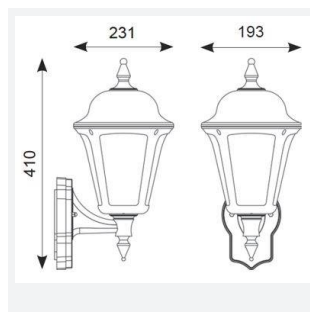

Latina E27 Wall Lantern

Latina E27 Wall Lantern White

Code: ALWL/WH

Category	Wall Lights
Application	Hospitality, Outdoor, Residential, Retail
Specification	Architectural

PRODUCT FEATURES

- Contemporary IP65 polycarbonate lantern range and resistant to corrosion suitable for commercial and residential applications (supplied less lamp)
- Textured polycarbonate finish and tinted lens
- Colour matching PIR lens ensures discreet appearance
- Unique design provides installer with option of top arm or bottom arm mounting, without the need of additional wiring (PIR version bottom arm mounting only)
- PIR option for convenience and security. Incorporates manual override option
- Option to add OCTO Connected by WiZ A60 filament lamp

GENERAL INFORMATION

Input	220/240V
Operating Temp	0°C - 25°C

TECHNICAL INFORMATION

Light Source	E27
Colour / Finish	White
IP Rating	IP65
Class Protection	2
Internal / External	External
Surface / Recessed / Suspended	Wall
Warranty (Years)	3
CE Mark	Yes
Height	410 mm
Accessories	ALWL/CBW