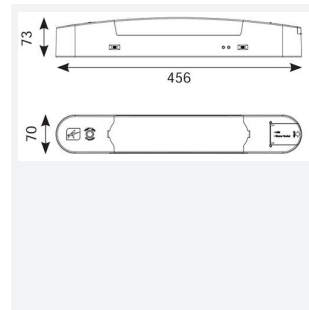

# Profile Dual Voltage Razor

Profile Dual Voltage Razor Light White  
Code: APLEDDVRL

Category	Cabinet and Bathroom Fittings
Application	Hospitality, Residential
Specification	Performance

## PRODUCT FEATURES

- Ultra-slim unobtrusive modern dual voltage LED bathroom light suitable for residential and hospitality applications
- All switches SELV rated for ultimate safety
- Only 1.8W power consumption in night light mode
- USB 2A charge port
- Directional light output provides optimum facial illumination
- Night light function with four minute timed override switch for full power output
- Optional wiring facility for remote bedside operation of night light function
- 110/230V selectable shaver output and isolating transformer

GENERAL INFORMATION	
Wattage	8W
Lumens Delivered	440lm
Lm/W	55lm/W
Beam Angle	60/80
CRI	70
CCT	4000K
Input	220/240V
Operating Temp	0°C - 40°C
UGR	22

TECHNICAL INFORMATION	
Light Source	LED
Colour / Finish	White
IP Rating	IP20
Class Protection	1
Internal / External	Internal
Surface / Recessed / Suspended	Wall
Lumen Depreciation	L70 50,000h
Warranty (Years)	2
CE Mark	Yes