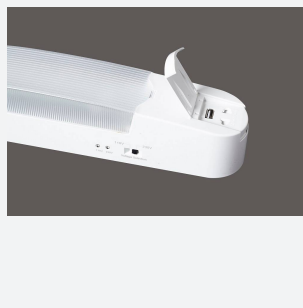

# Profile Dual Voltage Razor

Profile Dual Voltage Razor Light White  
Code: APLEDDVRL

Category	Cabinet and Bathroom Fittings
Application	Hospitality, Residential
Specification	Performance

## PRODUCT FEATURES

- Ultra-slim unobtrusive modern dual voltage LED bathroom light suitable for residential and hospitality applications
- All switches SELV rated for ultimate safety
- Only 1.8W power consumption in night light mode
- USB 2A charge port
- Directional light output provides optimum facial illumination
- Night light function with four minute timed override switch for full power output
- Optional wiring facility for remote bedside operation of night light function
- 110/230V selectable shaver output and isolating transformer

GENERAL INFORMATION	
Wattage	8W
Lumens Delivered	440lm
Lm/W	55lm/W
Beam Angle	60/80
CRI	70
CCT	4000K
Input	220/240V
Operating Temp	0°C - 40°C
UGR	22

TECHNICAL INFORMATION	
Light Source	LED
Colour / Finish	White
IP Rating	IP20
Class Protection	1
Internal / External	Internal
Surface / Recessed / Suspended	Wall
Lumen Depreciation	L70 50,000h
Warranty (Years)	2
CE Mark	Yes