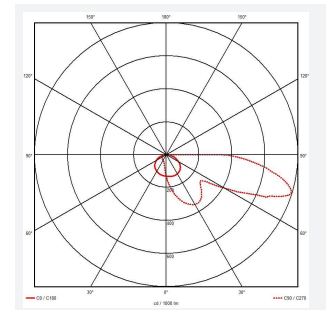

# Profile Dual Voltage Razor

Profile Dual Voltage Razor Light White  
Code: APLEDDVRL

Category	Cabinet and Bathroom Fittings
Application	Hospitality, Residential
Specification	Performance

GENERAL INFORMATION	
Wattage	8W
Lumens Delivered	440lm
Lm/W	55lm/W
Beam Angle	60/80
CRI	70
CCT	4000K
Input	220/240V
Operating Temp	0°C - 40°C
UGR	22

TECHNICAL INFORMATION	
Light Source	LED
Colour / Finish	White
IP Rating	IP20
Class Protection	1
Internal / External	Internal
Surface / Recessed / Suspended	Wall
Lumen Depreciation	L70 50,000h
Warranty (Years)	2
CE Mark	Yes