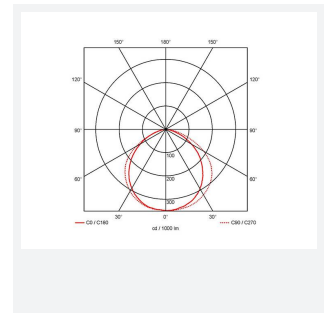

Category	Emergency
Application	Ancillary
Specification	Performance

Swift

Swift Bulkhead Maintained / Non-Maintained
Code: ASWTLED/3M

PRODUCT FEATURES

- IP65 Compact Emergency Bulkhead
- Optic design provides optimum performance for escape route lighting
- Screwless gear tray for ease of installation
- Supplied with self-adhesive legend
- Side and rear cable entries
- Viewing distance 17 metres

GENERAL INFORMATION	
Wattage	3W
Lumens Delivered	64lm (Emergency), 173lm (Standard)
Beam Angle	105/120
CRI	70
CCT	6500K
Input	220/240V
Operating Temp	0°C - 40°C

TECHNICAL INFORMATION	
Light Source	LED
Colour / Finish	White
IP Rating	IP65
Class Protection	1
Internal / External	Internal / External
Surface / Recessed / Suspended	Ceiling, Wall
Lumen Depreciation	L70 50,000h
Warranty (Years)	3
CE Mark	Yes
Height	100 mm
Accessories	ASBP/1