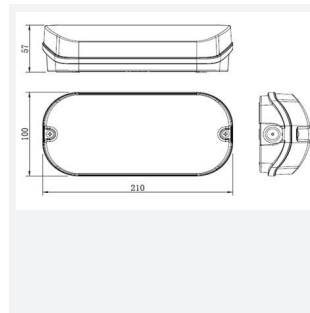

Category	Emergency
Application	Ancillary
Specification	Performance

Swift

Swift Bulkhead Maintained / Non-Maintained
Code: ASWTLED/3M

PRODUCT FEATURES

- IP65 Compact Emergency Bulkhead
- Optic design provides optimum performance for escape route lighting
- Screwless gear tray for ease of installation
- Supplied with self-adhesive legend
- Side and rear cable entries
- Viewing distance 17 metres

GENERAL INFORMATION	
Wattage	3W
Lumens Delivered	64lm (Emergency), 173lm (Standard)
Beam Angle	105/120
CRI	70
CCT	6500K
Input	220/240V
Operating Temp	0°C - 40°C

TECHNICAL INFORMATION	
Light Source	LED
Colour / Finish	White
IP Rating	IP65
Class Protection	1
Internal / External	Internal / External
Surface / Recessed / Suspended	Ceiling, Wall
Lumen Depreciation	L70 50,000h
Warranty (Years)	3
CE Mark	Yes
Height	100 mm
Accessories	ASBP/1