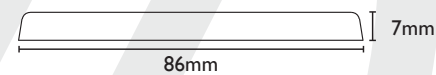

PROFILE:

MB2SOB
2 GANG 13 AMP DP SWITCHED SOCKET
Matt Black
146x86x7mm

- SSS
- PSS
- BN
- PB
- SB