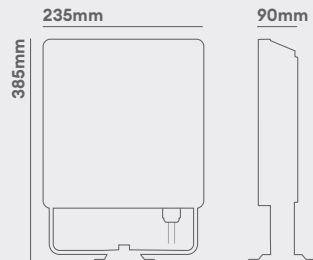

Floodlights

High efficacy of up to 118lm/W

First fix bracket for quick & easy installation

Ideal for coastal areas

| | |
|---------------------|------------------|
| Guarantee | 5 years |
| Wattage | 100W |
| IP rating | IP65 |
| IK rating | IK07 |
| Tilttable | 180° |
| Rotatable | 360° |
| Dimmable | No |
| Input | 220-240V 50/60Hz |
| LED lifetime | 50,000h L70 |
| Connector | Flying lead |
| Ambient temperature | -40°C to 40°C |
| Electric class | 1 |

FL10

100W colour switchable floodlight suitable for 20m height

3 in 1

stock less & sell more

Easy install bracket

Install the bracket first and then attach the floodlight

| Product code | Finish | Type | Wattage | Colour | Beam | lm | lm/W | lx at 1m |
|--------------|--------|----------|---------|--------|------|-------|------|----------|
| FL10BXCS | Black | Standard | 100W | 3000K | 120° | 10250 | 103 | 4275 |
| | | | | 4000K | 120° | 11810 | 118 | 4926 |
| | | | | 6500K | 120° | 10970 | 110 | 4575 |